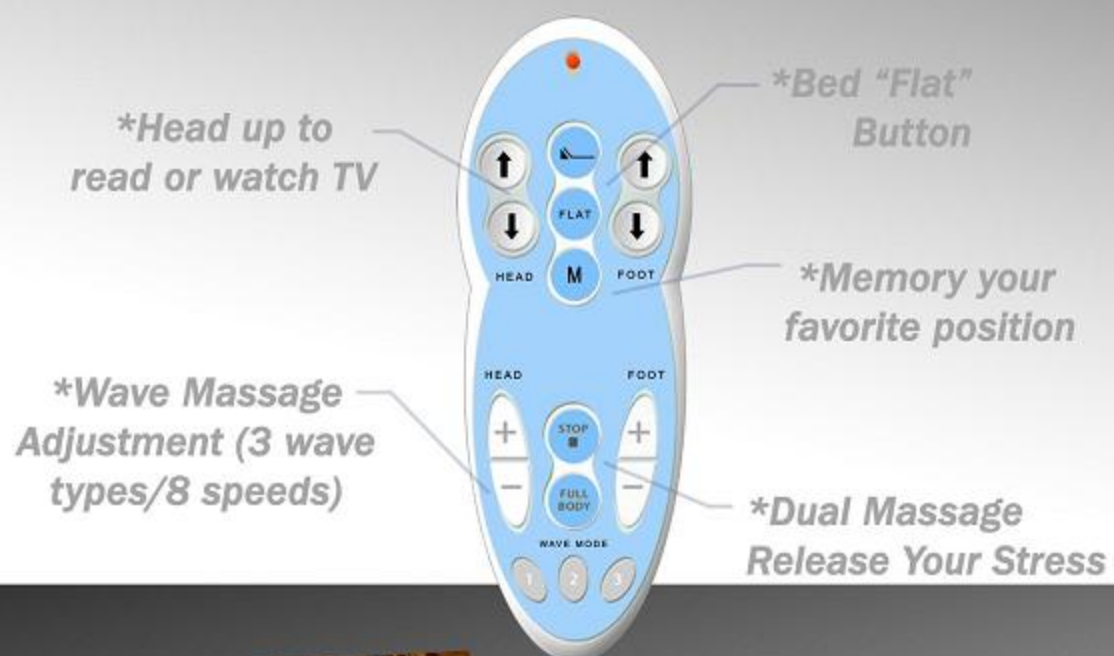

Day Bed Recliner

A-Bed
Comfort
System

Experience Total Relaxation

Our Exclusive Advanced Adjustable Sleep Comfort System With an infinite number of ergonomic rest positions available on our adjustable products you will enjoy a relaxing sleep, without pressure or pinching. Head raises up to 70 degrees allow users to read or watch TV without a pillow.

Ergonomic Adjustable Mattress

**When Mattress Combine with Adjustable Frame
= Ergonomic Adjustable Mattress**

Modern Furniture Technology makes Adjustable Comfort System built into the Mattress. You can now buy one equal two with 200% of comfort and 100% of saving.

Adjustable Bed Frame

A-Bed
Comfort
System

EXCLUSIVE SUPREME RF WIRELESS REMOTE

Experience Total Relaxation

With 20 years of experience manufacturing adjustable system. We introduce you the Innovation Company - **Ruoey Lung Enterprise Corp.**